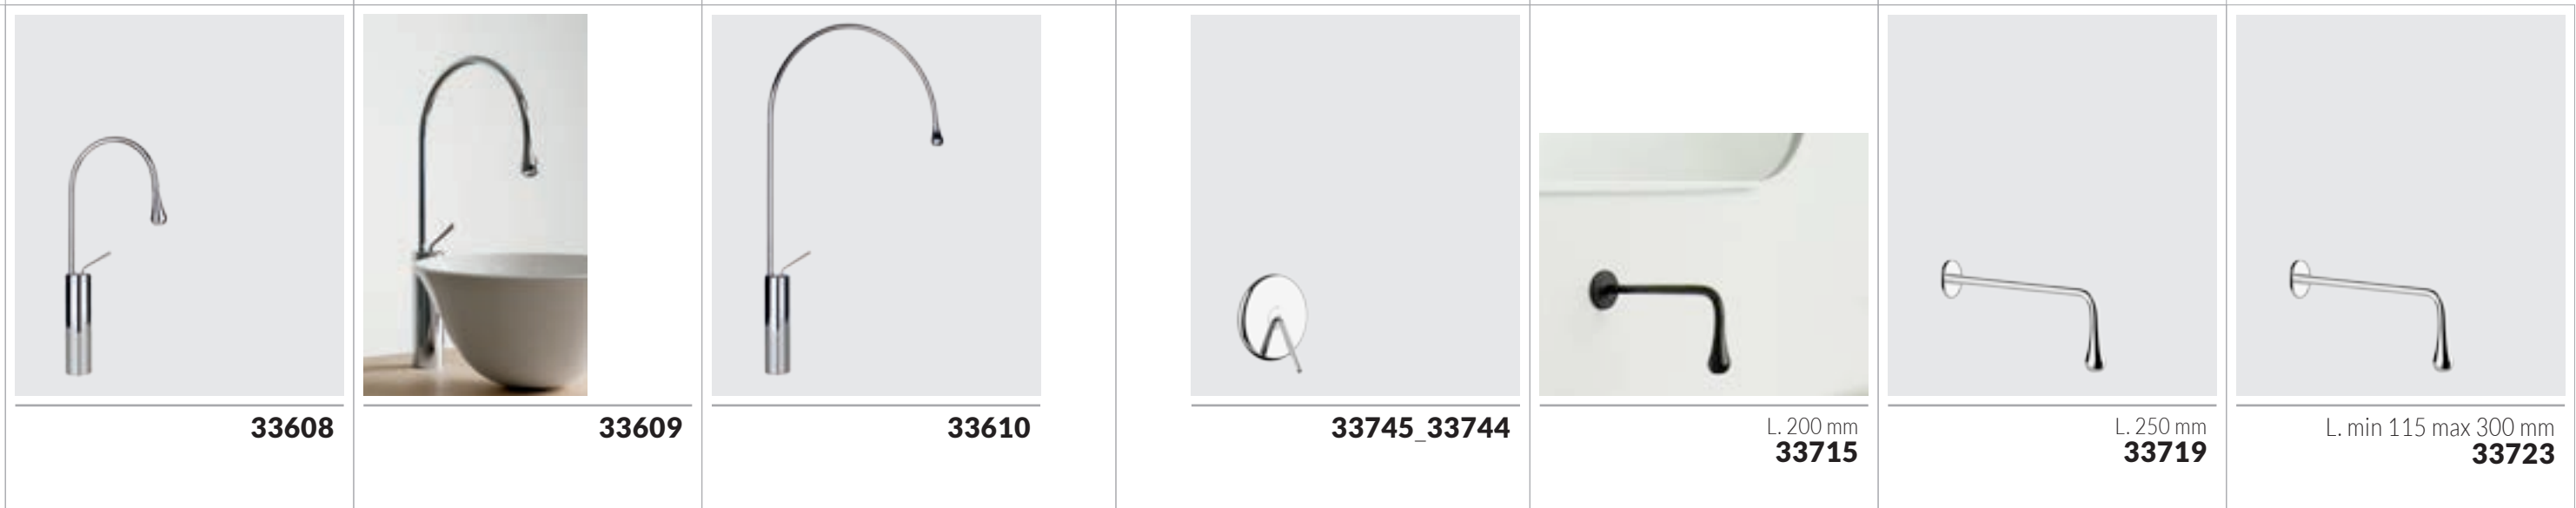

38055
PORTA ROTOLO A MURO
/ WALL-MOUNTED
PAPER ROLL HOLDER

38121
APPENDINO A MURO
/ WALL MOUNTED
ROBE HOOK

38100
PORTA SALVIETTA 45 CM
/ 45 CM TOWEL RAIL

38103
PORTA SALVIETTA 60 CM
/ 60 CM TOWEL RAIL

33712
Colour **33717**