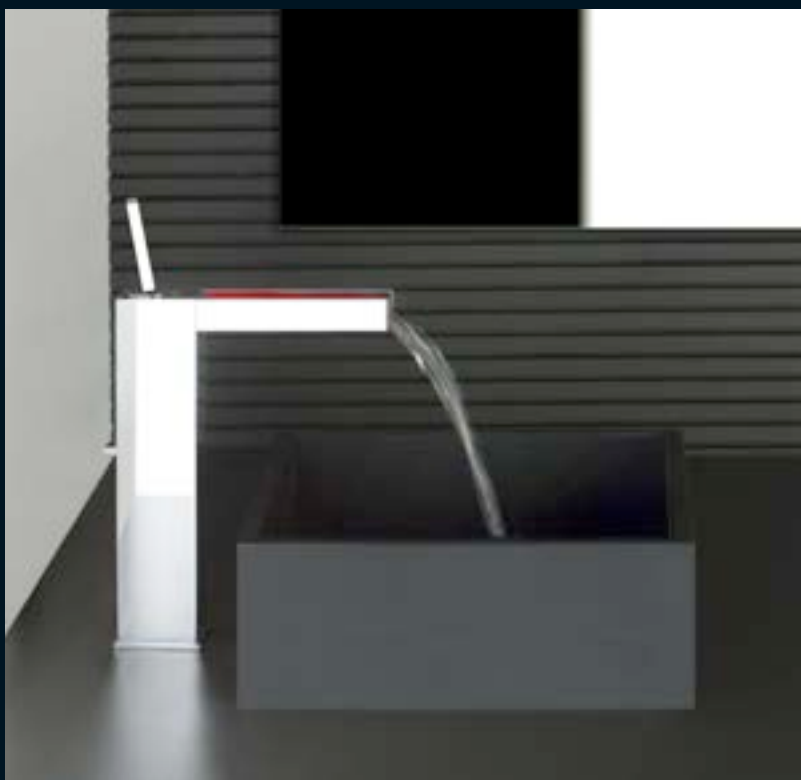

179

RettangoloColour
design Prospero Rasulo

11985
MISCELATORE JOYSTICK
LAVABO ALTO CON LED
/ HIGH VERSION BASIN
JOYSTICK MIXER WITH
LED

30902
MISCELATORE JOYSTICK
LAVABO CON LED
/ BASIN JOYSTICK MIXER
WITH LED