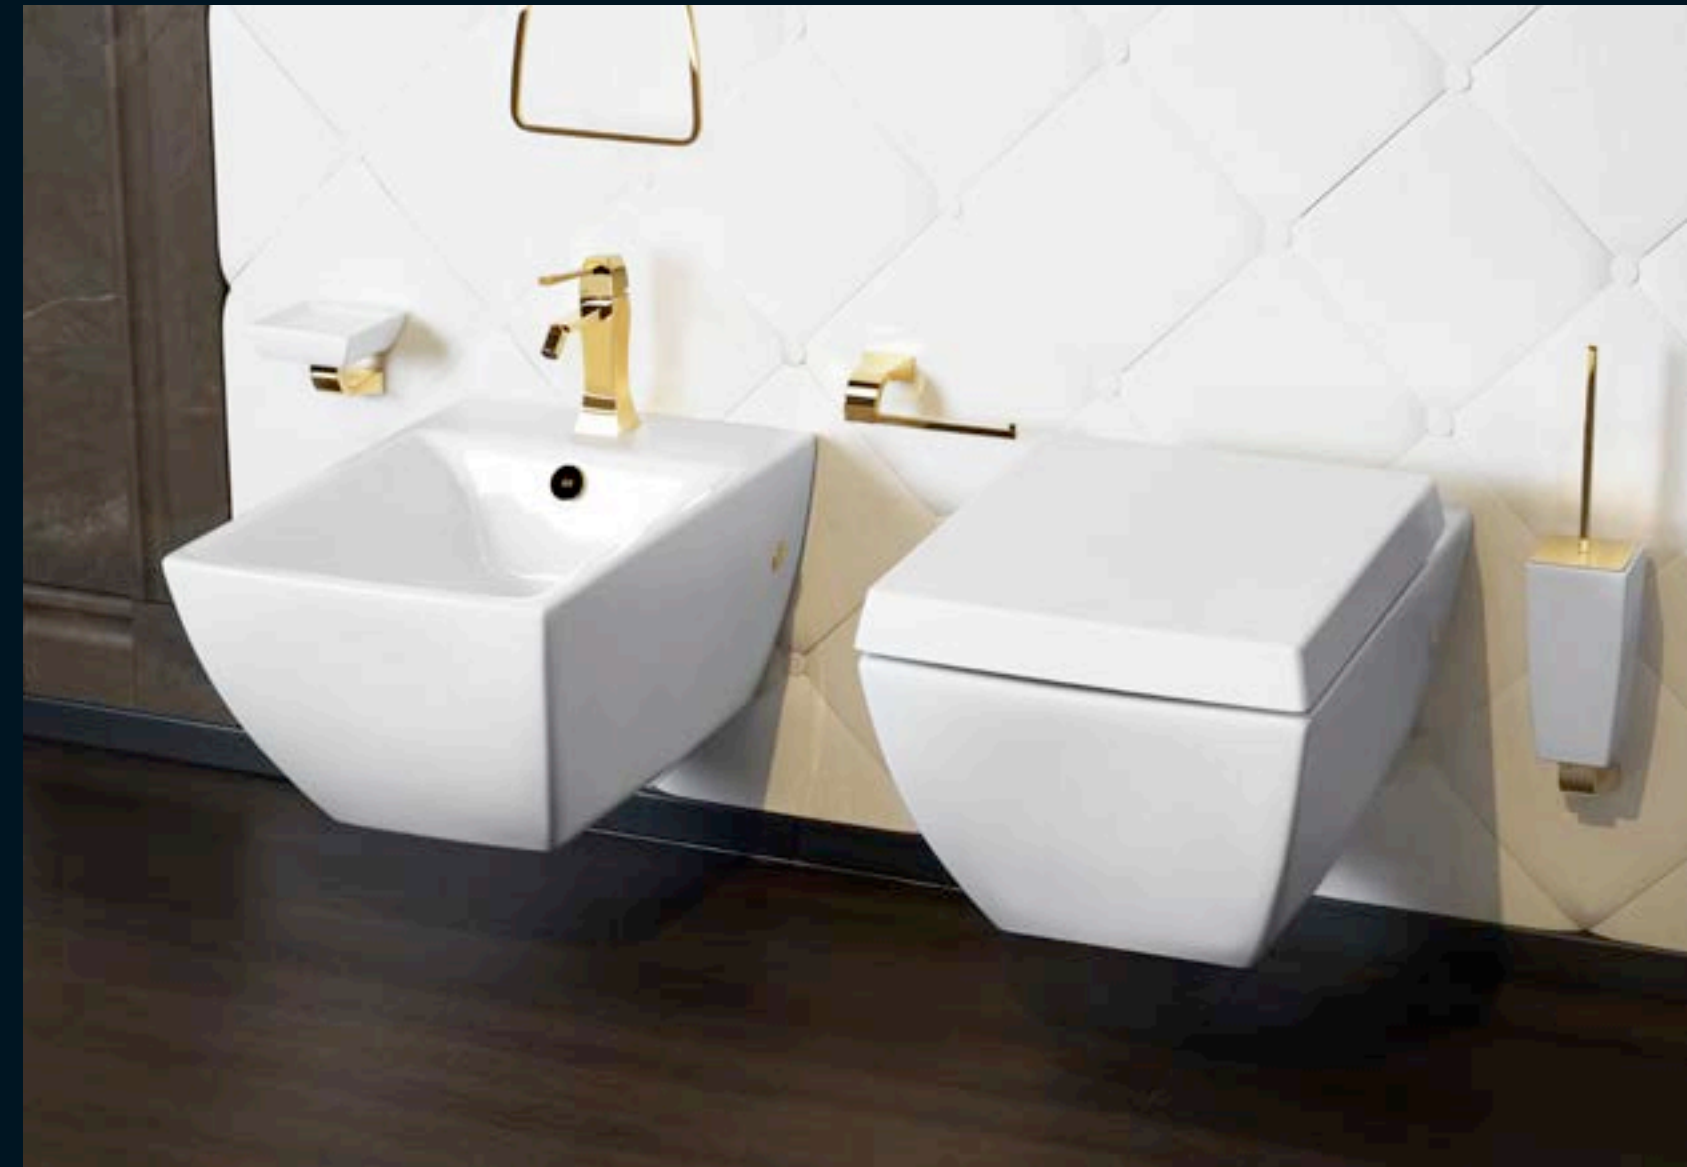

46189 24977
PIANTANA ESTERNO
VASCA / FREESTANDING
EXTERNAL BATH MIXER

37525
VASCA FREESTANDING
IN CERAMILUX®
/ FREESTANDING
BATHTUB IN
CERAMILUX®

31107
MISCELATORE BIDET
/ BIDET MIXER

37515
BIDET SOSPESO A PARETE
/ WALL HUNG BIDET

37513
VASO SOSPESO A PARETE
/ WALL HUNG WC

33202
PORTA SAPONE A MURO
/ WALL-MOUNTED SOAP
HOLDER

33255
PORTA ROTOLO A MURO
/ WALL-MOUNTED PAPER
ROLL HOLDER

33220
PORTA SCOPINO A MURO
/ WALL-MOUNTED BRUSH
HOLDER