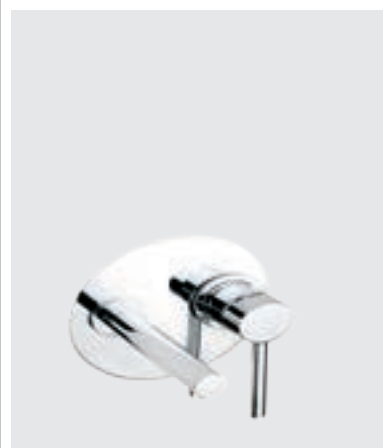

L. 202 mm **44697** **44854**
Min70max300mm **44697** **44852**