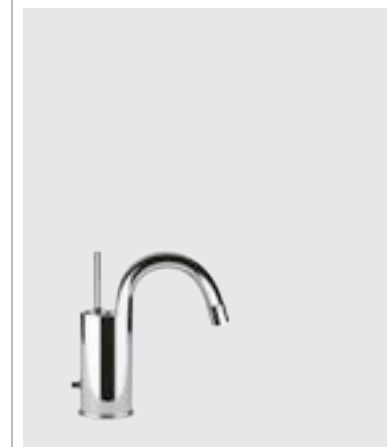

Ovale

OvalePrestige

30707