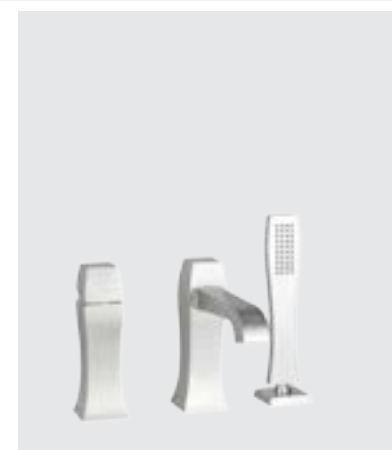

MimiBath Shower

31137

MimiProductlist

125

Finishings: **031** Cromo - Chrome
149 Finox - Finox
080 Gold CCP - Gold CCP