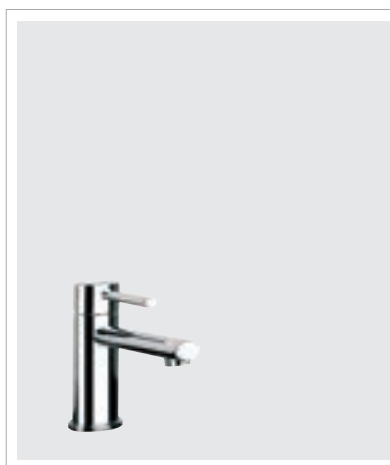

25332
PORTA BICCHIERE
D'APPOGGIO / STANDING
TUMBLER HOLDER

25338
PORTA DISPENSER
D'APPOGGIO / STANDING
SOAP DISPENSER

25700
PORTA SALVIETTA 45 CM
/ 45 CM TOWEL RAIL

25608
PORTA BICCHIERE A
MURO / WALL-MOUNTED
TUMBLER HOLDER

25709
PORTA SALVIETTA AD
ANELLO / TOWEL RING

25721
APPENDINO A MURO
/ WALL-MOUNTED ROBE
HOOK

Ovale

23001
Without waste **23002**

L. 120 mm **11941**
Without waste **11942**

L. 210 mm **11943**
Without waste **11944**