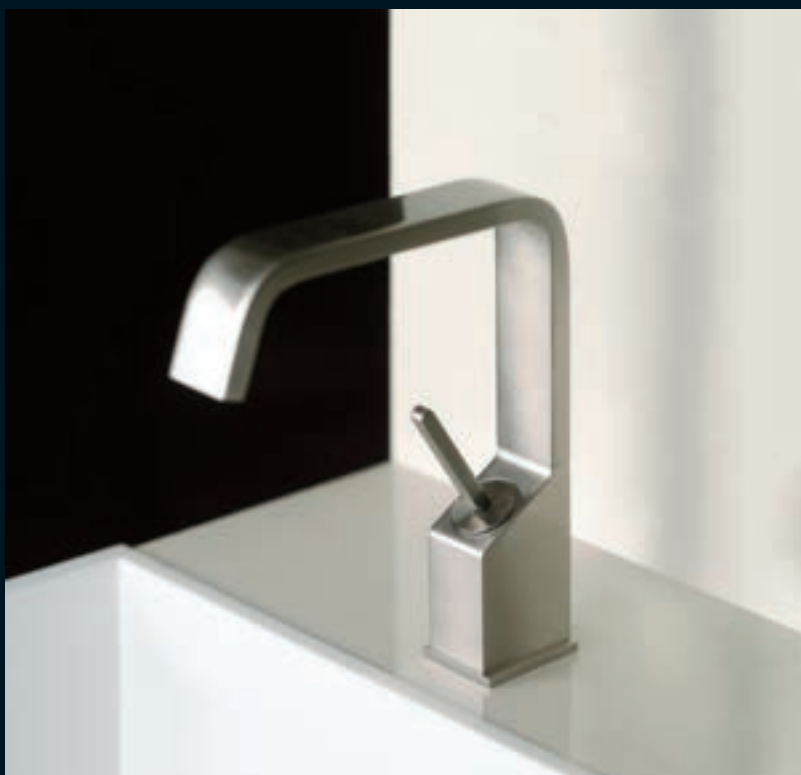

26101
MISCELATORE
JOYSTICK LAVABO
/ BASIN JOYSTICK
MIXER