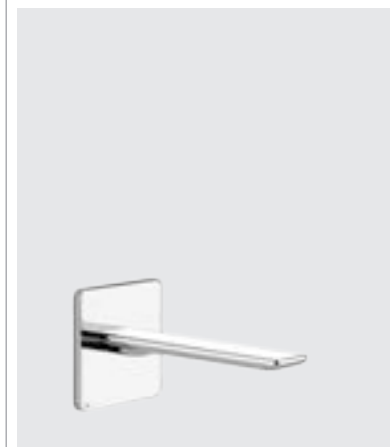

*iSpa*White

*iSpa*Pulse

41300

*iSpa*project