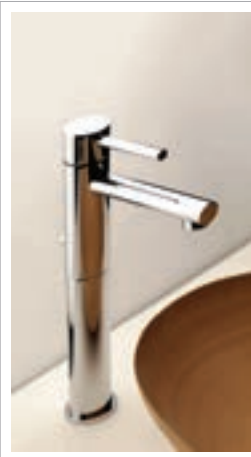

25709
PORTA SALVIETTA AD
ANELLO / TOWEL RING

25721
APPENDINO A MURO
/ WALL-MOUNTED ROBE
HOOK

Ovale

23001
Without waste **23002**

L. 120 mm **11941**
Without waste **11942**

L. 210 mm **11943**
Without waste **11944**