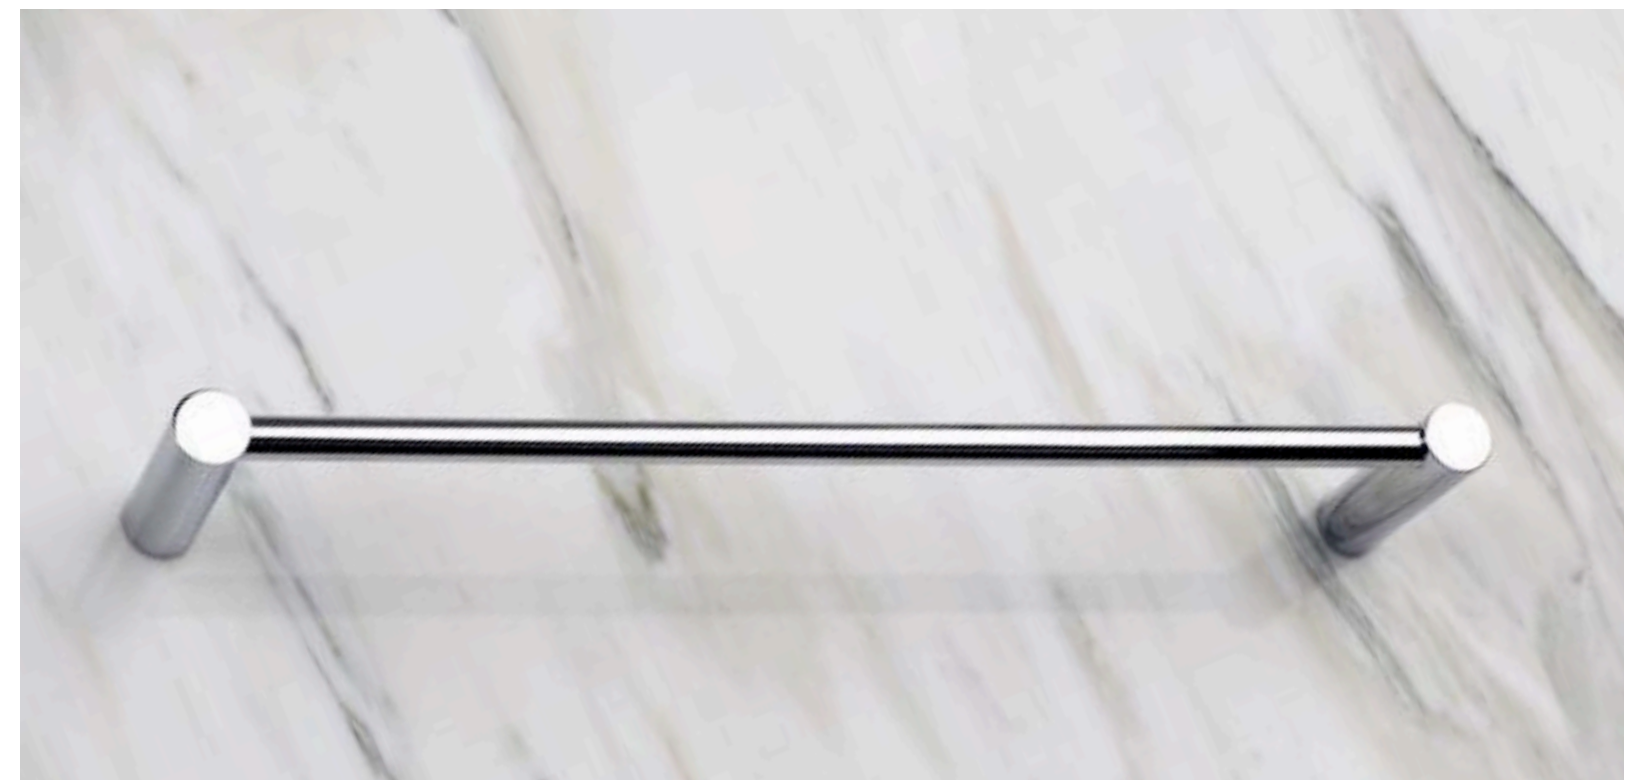

37307
PORTA BICCHIERE A
MURO / WALL-MOUNTED
TUMBLER HOLDER

37313
PORTA DISPENSER A
MURO / WALL-MOUNTED
SOAP DISPENSER

37400
PORTA SALVIETTA 45 CM
/ 45 CM TOWEL RAIL

37337
PORTA DISPENSER DA
APPOGGIO / STANDING
SOAP DISPENSER

37331
PORTA BICCHIERE DA
APPOGGIO / STANDING
TUMBLER HOLDER.

37409
PORTA SALVIETTA AD
ANELLO / TOWEL RING

37421
APPENDINO A MURO
/ WALL-MOUNTED ROBE
HOOK