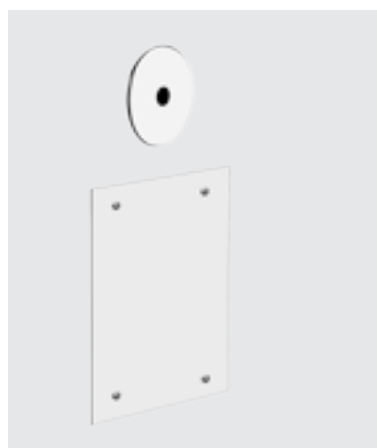

30629_33725