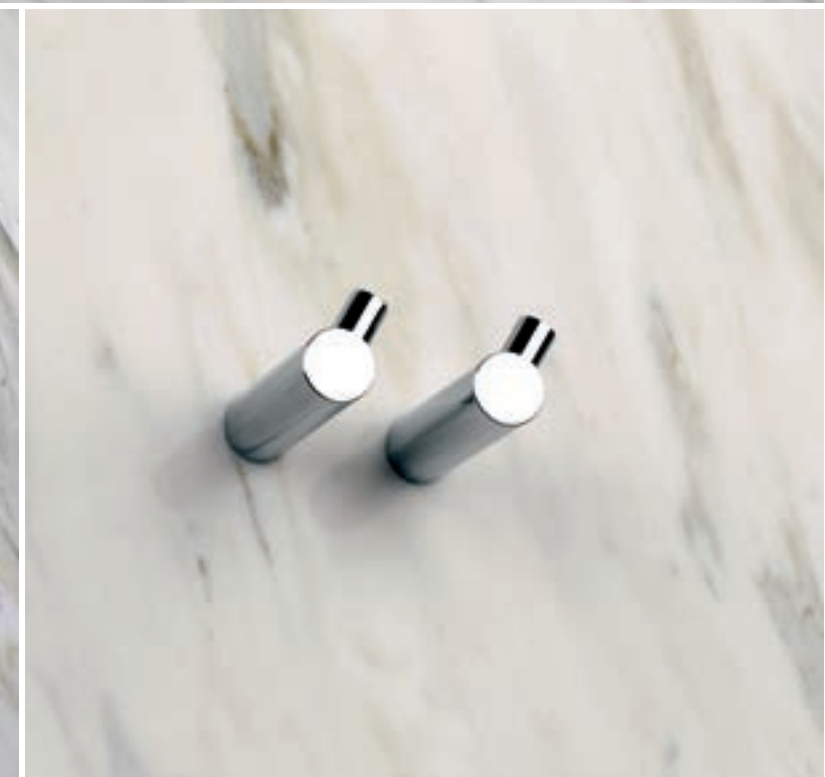

37307
PORTA BICCHIERE A
MURO / WALL-MOUNTED
TUMBLER HOLDER

37313
PORTA DISPENSER A
MURO / WALL-MOUNTED
SOAP DISPENSER

37400
PORTA SALVIETTA 45 CM
/ 45 CM TOWEL RAIL

37337
PORTA DISPENSER DA
APPOGGIO / STANDING
SOAP DISPENSER

37331
PORTA BICCHIERE DA
APPOGGIO / STANDING
TUMBLER HOLDER.

37409
PORTA SALVIETTA AD
ANELLO / TOWEL RING

37421
APPENDINO A MURO
/ WALL-MOUNTED ROBE
HOOK