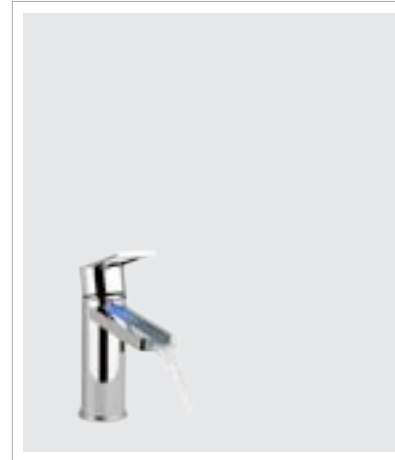

38301

RiflessiProductlist

251