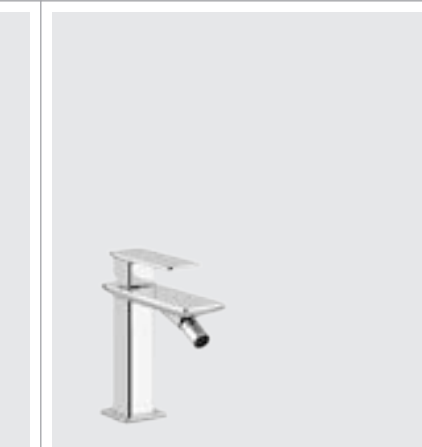

41406

41407