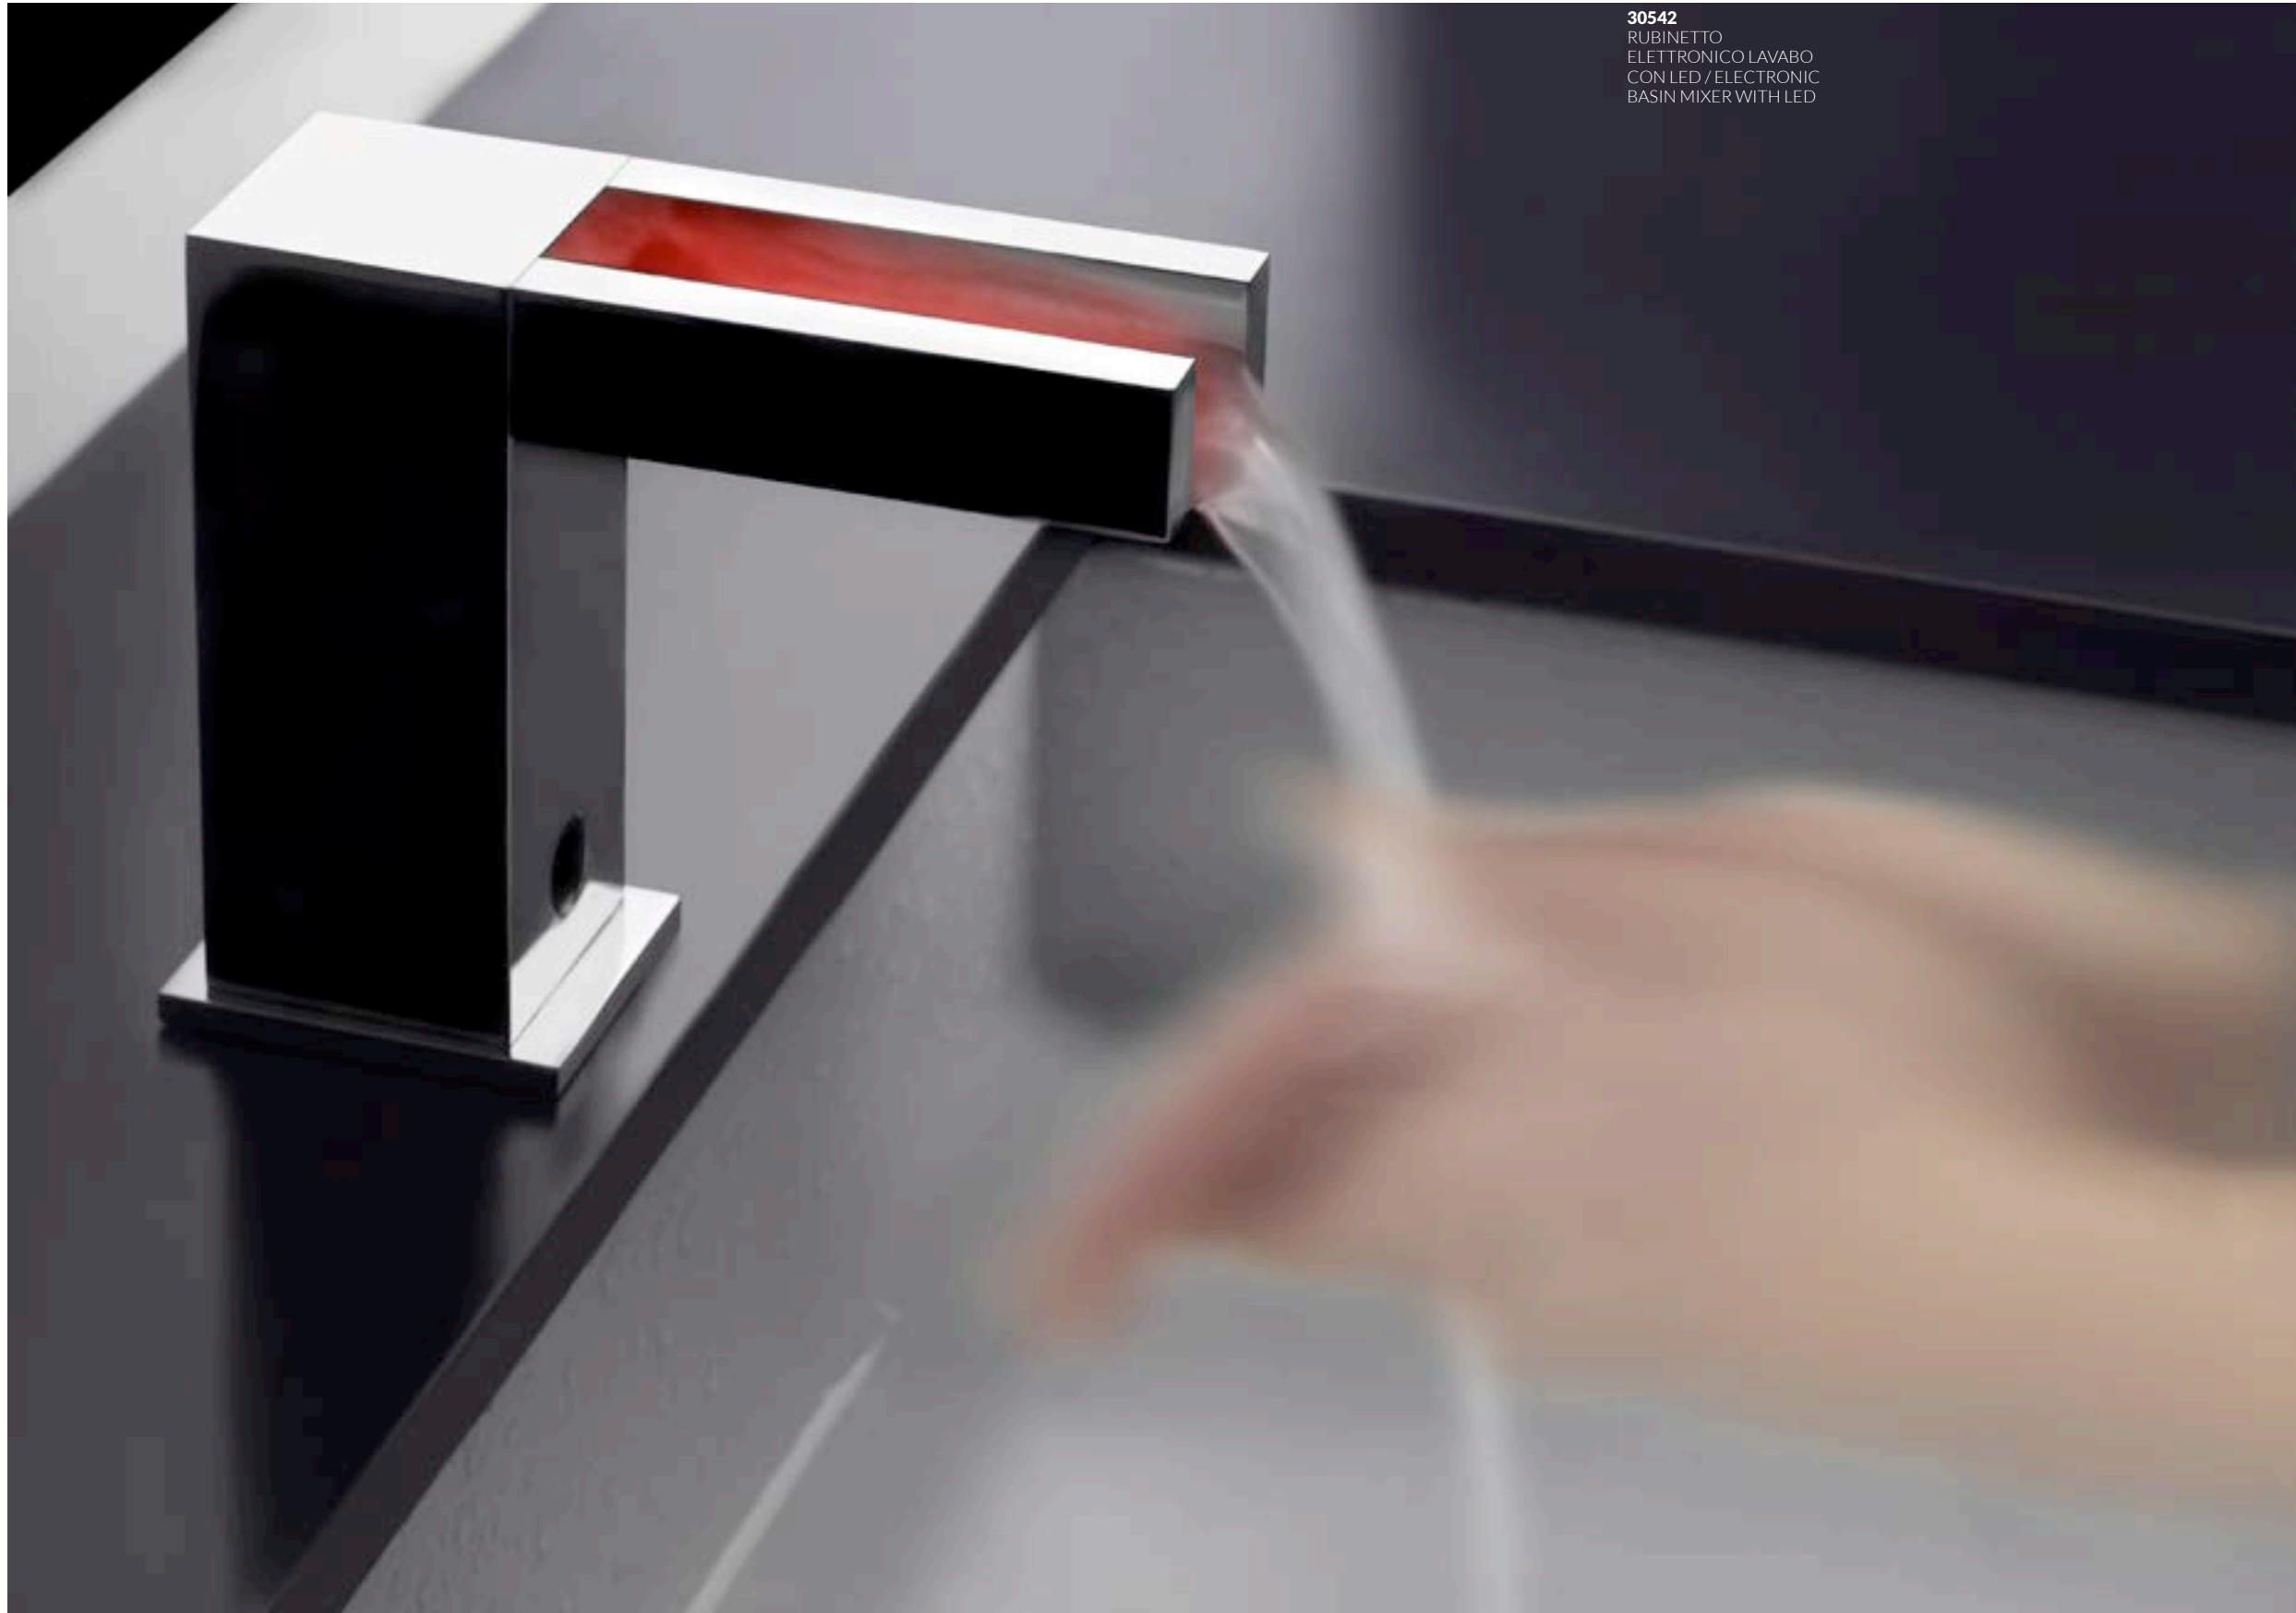

30542
RUBINETTO
ELETTRONICO LAVABO
CON LED / ELECTRONIC
BASIN MIXER WITH LED