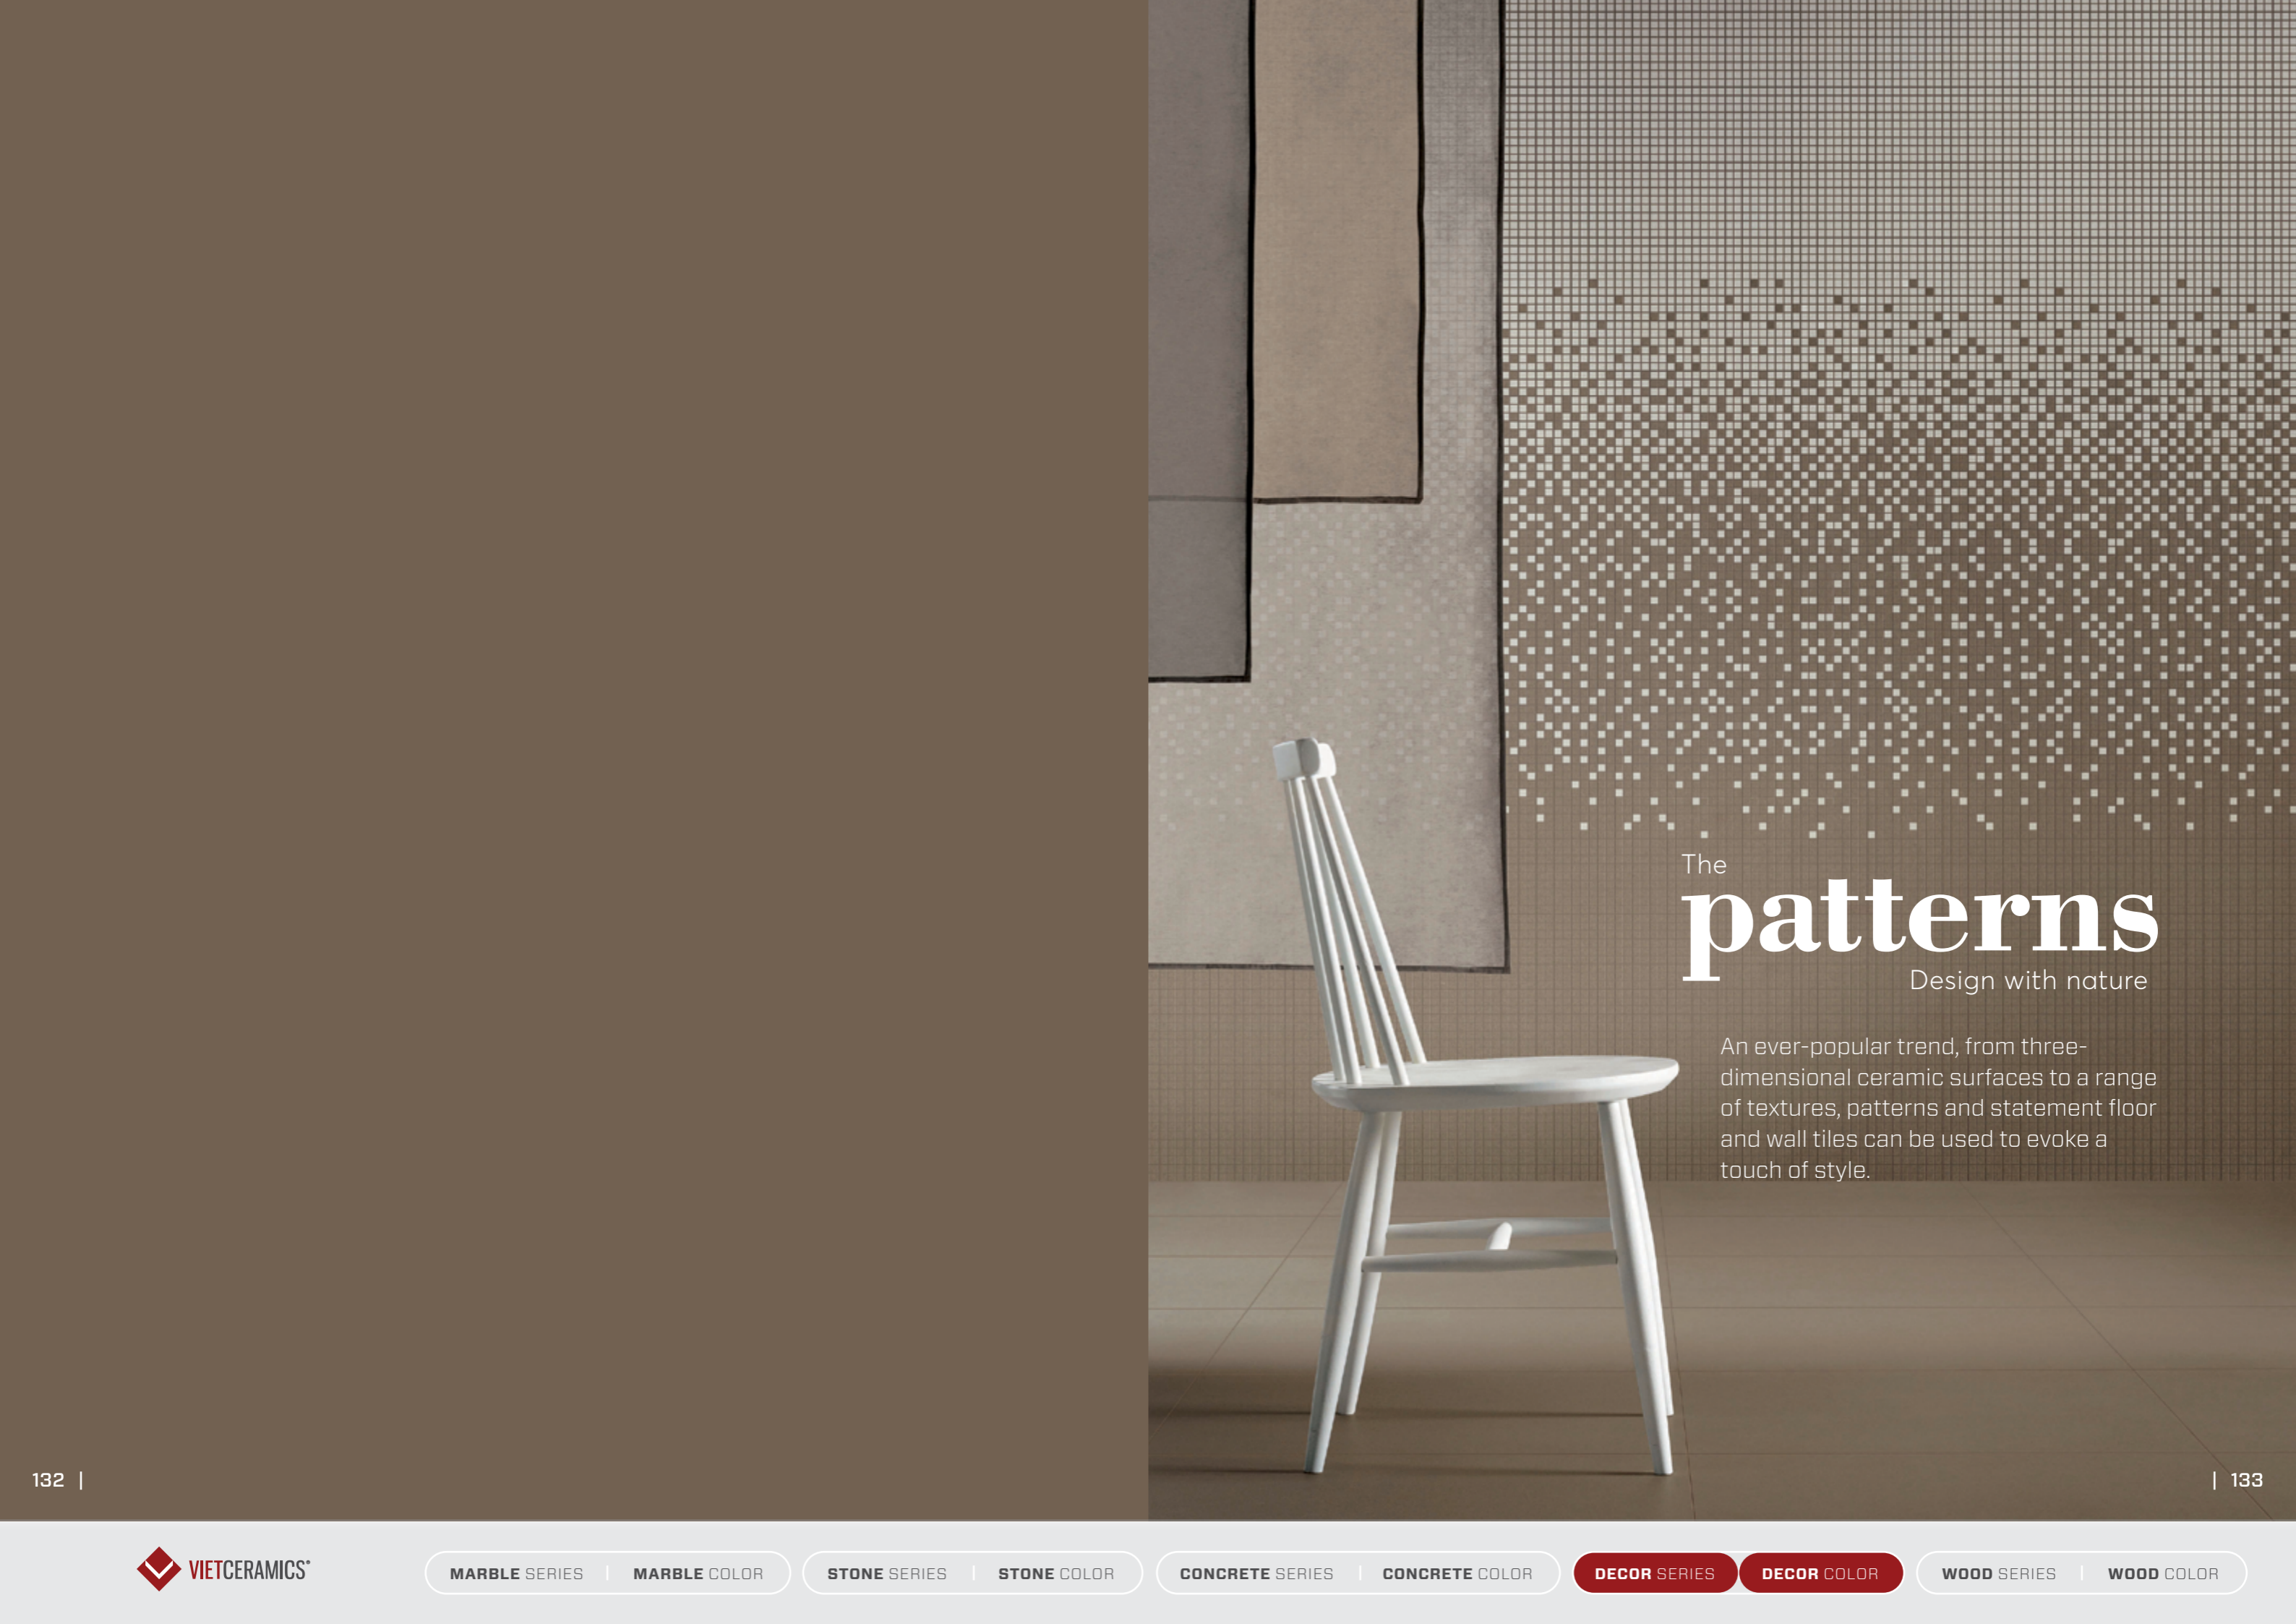

SOLFEN
60SF6027CS
60 x 60 cm

The
patterns
Design with nature

An ever-popular trend, from three-dimensional ceramic surfaces to a range of textures, patterns and statement floor and wall tiles can be used to evoke a touch of style.